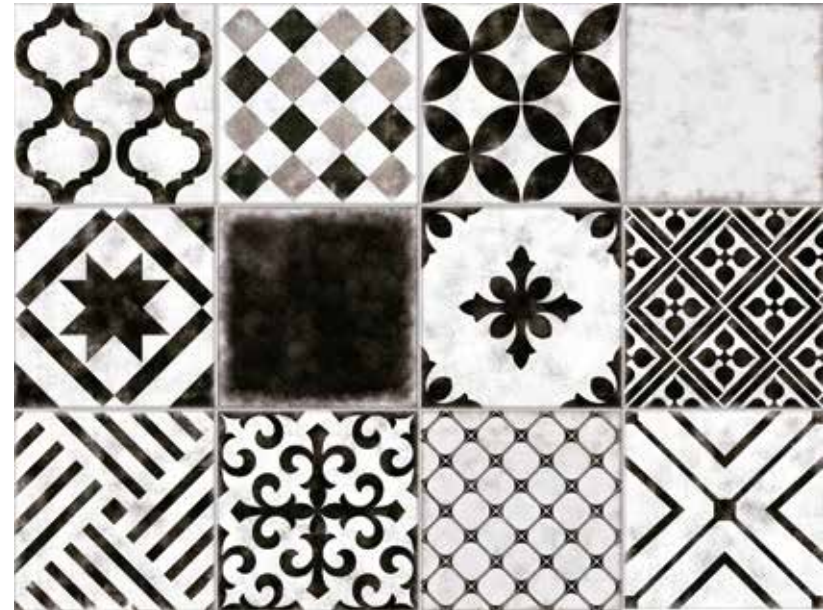

Set Balkan - BC1006

Detalle de producto

Medidas	Espesor	Cant. x Caja	M². x Pallet	Peso Caja	M² x Caja	Terminación	Venta
20 x 20 cm	6 mm	36 unid.	96 m²	24 kg.	1,5 m²	Satinado	Caja Cerrada